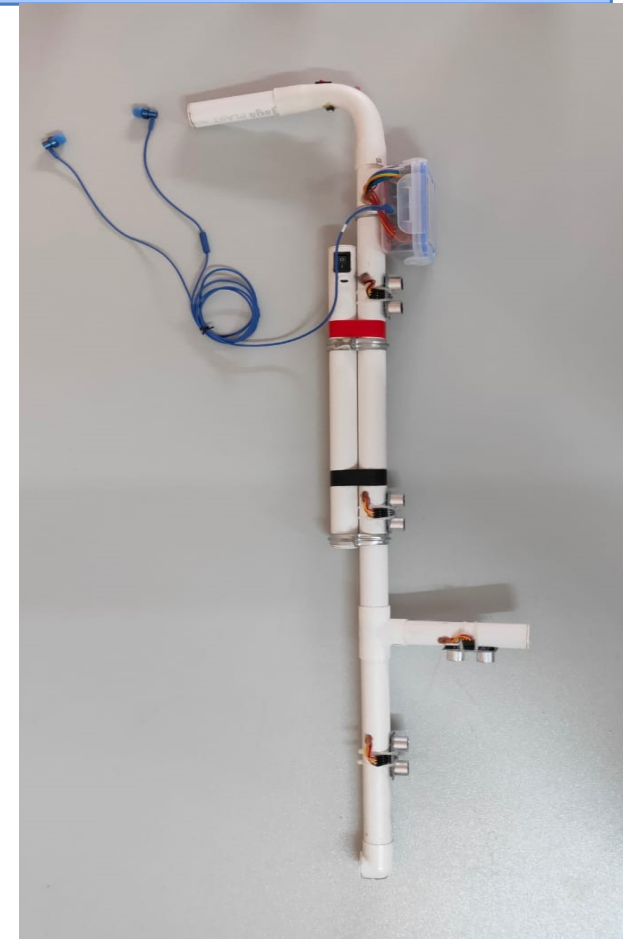

Vishnu Institute of Technology,
Bhimavaram

Facilities for Physically Challenged Students

1. Easy access to Class Rooms and Laboratories

LIFT Facility

Wheel Chairs

2. Disabled Friendly washrooms

3. Transportation Facility within the campus

E-Coat : Identify the obstacles and gives alert in the form of vibration and voice.

E- Stick : Guides in taking steps through the staircase and alerts water on the floor

Voice based PC Keyboard

Talking Calculator