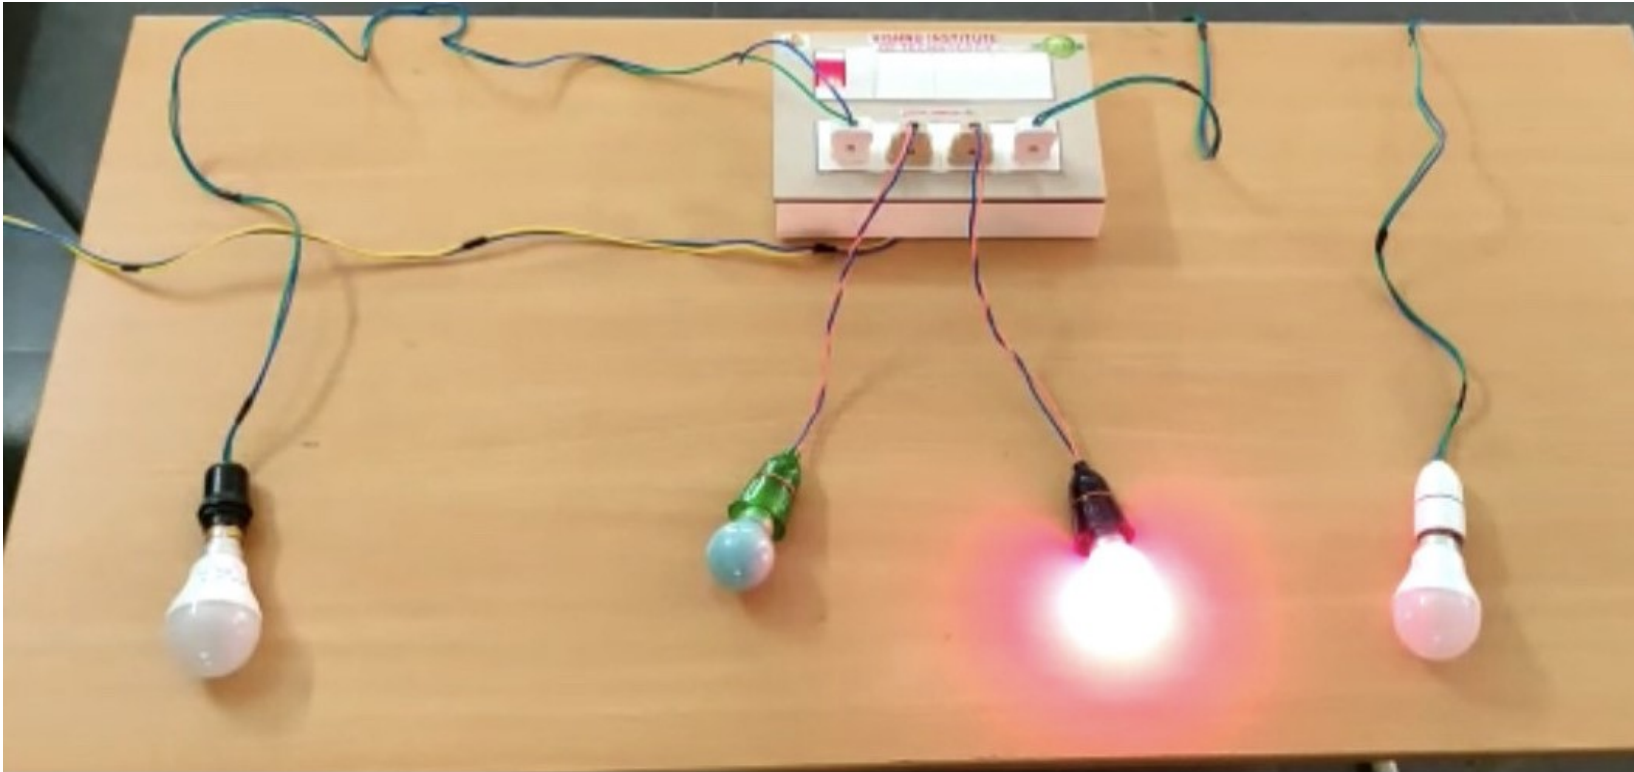

Projects for elderly and physically challenged people